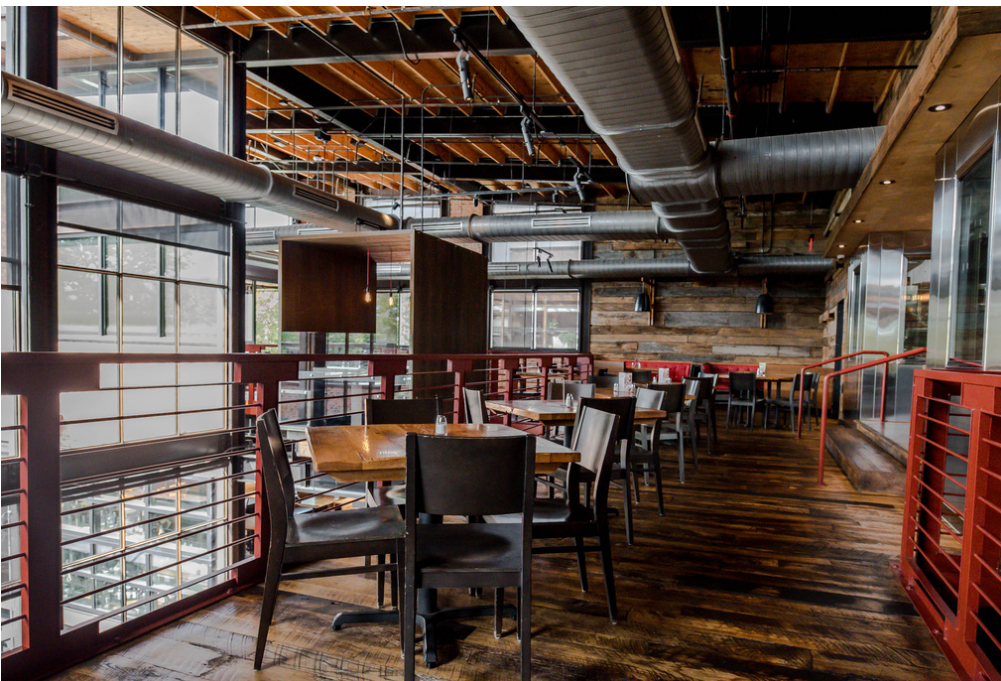

matchbox®

one loudoun

44720 thorndike street
ashburn, va 20147 | 571.918.8024
matchboxrestaurants.com/events-catering

barrel room | capacity 50 seated

located on the lower level, with access to a tv and fireplace.

mezzanine | capacity 90 seated

located on the upper level,
handicap
accessible.

match**box**®

one loudoun

small patio | capacity 25 seated

located on the upper level, handicap accessible.

large patio | capacity 40 seated

located on the upper level, handicap accessible.